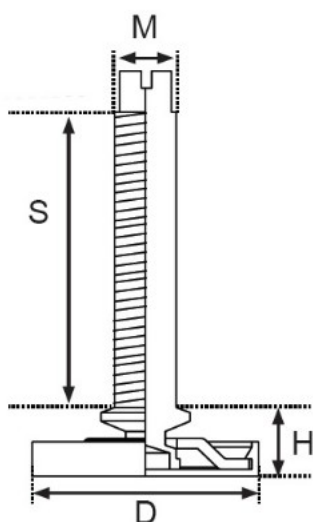

PRODUCT SHEET

Description:

Adjust. Swivel Glide Como, $\varnothing 33$ mm, Steel BZP, Stud M8x64mm, W/Slot in the Top of the Stud. Incl. Transparent Floor, Protection Cover

Item number:

10.16.250-0

Units	Box	Carton	HS Code	Barcode
Pcs.	1	500	8302420090	 5704866008723

Item - number	Finish	D diameter	H height	M size	S stud
#10.16.250	BZP	$\varnothing 33$	6 mm	M8	64 mm
#10.16.278	BZP	$\varnothing 33$	6 mm	M10	74 mm
#10.16.279	BZP	$\varnothing 33$	6 mm	M10	84 mm
#10.16.270	BZP	$\varnothing 33$	6 mm	M10	94 mm