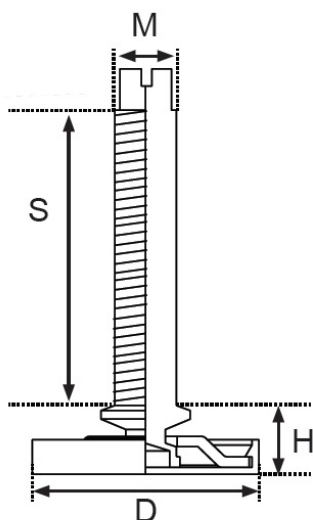

PRODUCT SHEET

Description:

Adjust. Swivel Glide Como, $\varnothing 33$ mm, Steel BZP, Stud M8x64mm, W/Slot in the Top of the Stud. Incl. Transparent Floor, Protection Cover

Item number:

10.16.250-0

Units	Box	Carton	HS Code	Barcode
Pcs.	1	500	8302420090	 5704866008723

Item - number	Finish	D diameter	H height	M size	S stud
#10.16.250	BZP	$\varnothing 33$	6 mm	M8	64 mm
#10.16.278	BZP	$\varnothing 33$	6 mm	M10	74 mm
#10.16.279	BZP	$\varnothing 33$	6 mm	M10	84 mm
#10.16.270	BZP	$\varnothing 33$	6 mm	M10	94 mm